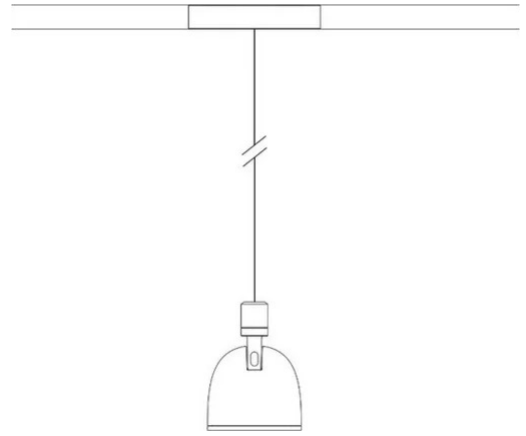

# Sistema U

Medium beam - dimmable

Studio Natural

colors

Typology            Spotlight    Pendant

Utilisation        Indoor

48V    13 W    1950 lm

direct light

Suspension lamp with direct light, adjustable. Painted aluminum structure. LED light source with optics in different light beams. With suspension cable and 48V electrified track adapter.

Award

|             |                   |
|-------------|-------------------|
| Family      | Sistema U         |
| Typology    | Spotlight Pendant |
| Utilisation | Indoor            |

**Dimensions**

|          |        |
|----------|--------|
| Height   | 10 cm  |
| Diameter | 7 cm   |
| Weight   | 0.5 Kg |

**Materials**

|           |           |          |               |
|-----------|-----------|----------|---------------|
| Structure | aluminium | Diffuser | polycarbonate |
|-----------|-----------|----------|---------------|