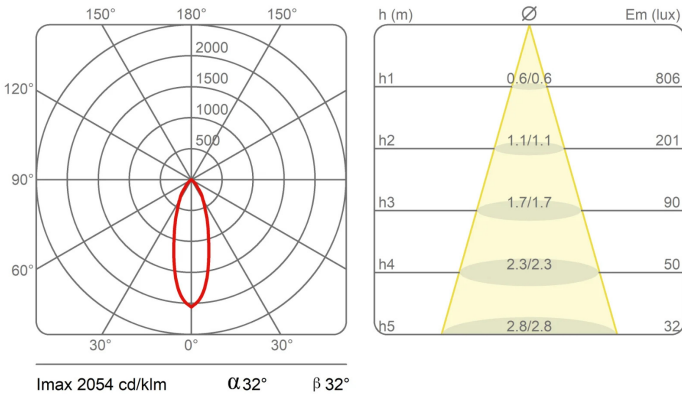

Certifications

Photometric curves

21012/38/DIM/NE-DK SISTEMA U - 38° DARKLIGHTBW 3000K LED